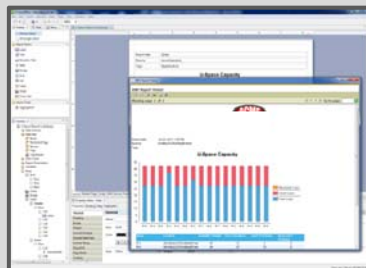

Advanced report designer, built on BIRT, allows you to design any report within minutes using drag and drop functionality.