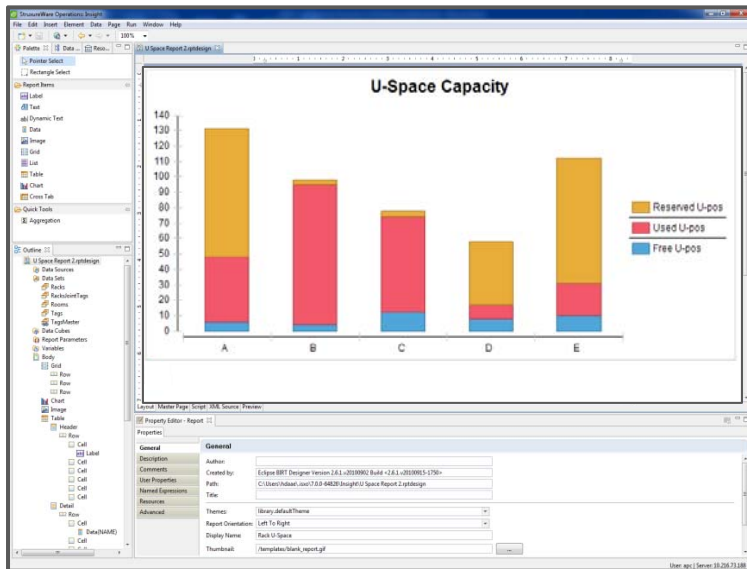

# Data Center Operation: Insight

Comprehensive tool for customizing report designs to visualize data

User-friendly report design tool to meet individual business needs to configure and design custom reports complete with data obtainable from StruxureWare Data Center Operation, web services or external databases.

## Data Center Infrastructure Management Application for StruxureWare Data Center Operation

Data Center Operation: Insight is a report generator tool that allows for customization to individual business needs supported by a large community.

> Provides reporting capabilities with transparency into key performance indicators.

> Advanced report designer that allows you to design any report within minutes using drag and drop functionalities.

> Customized reports built in Data Center Operation: Insight can be published in StruxureWare Data Center Operation with instant availability to all users or exported to various file formats.

> Allows creation of reports that combine data from StruxureWare Data Center Operation with any external data point obtainable via web services or databases.

> Large set of plug-ins, templates and customizations available online. Consultants available world-wide.